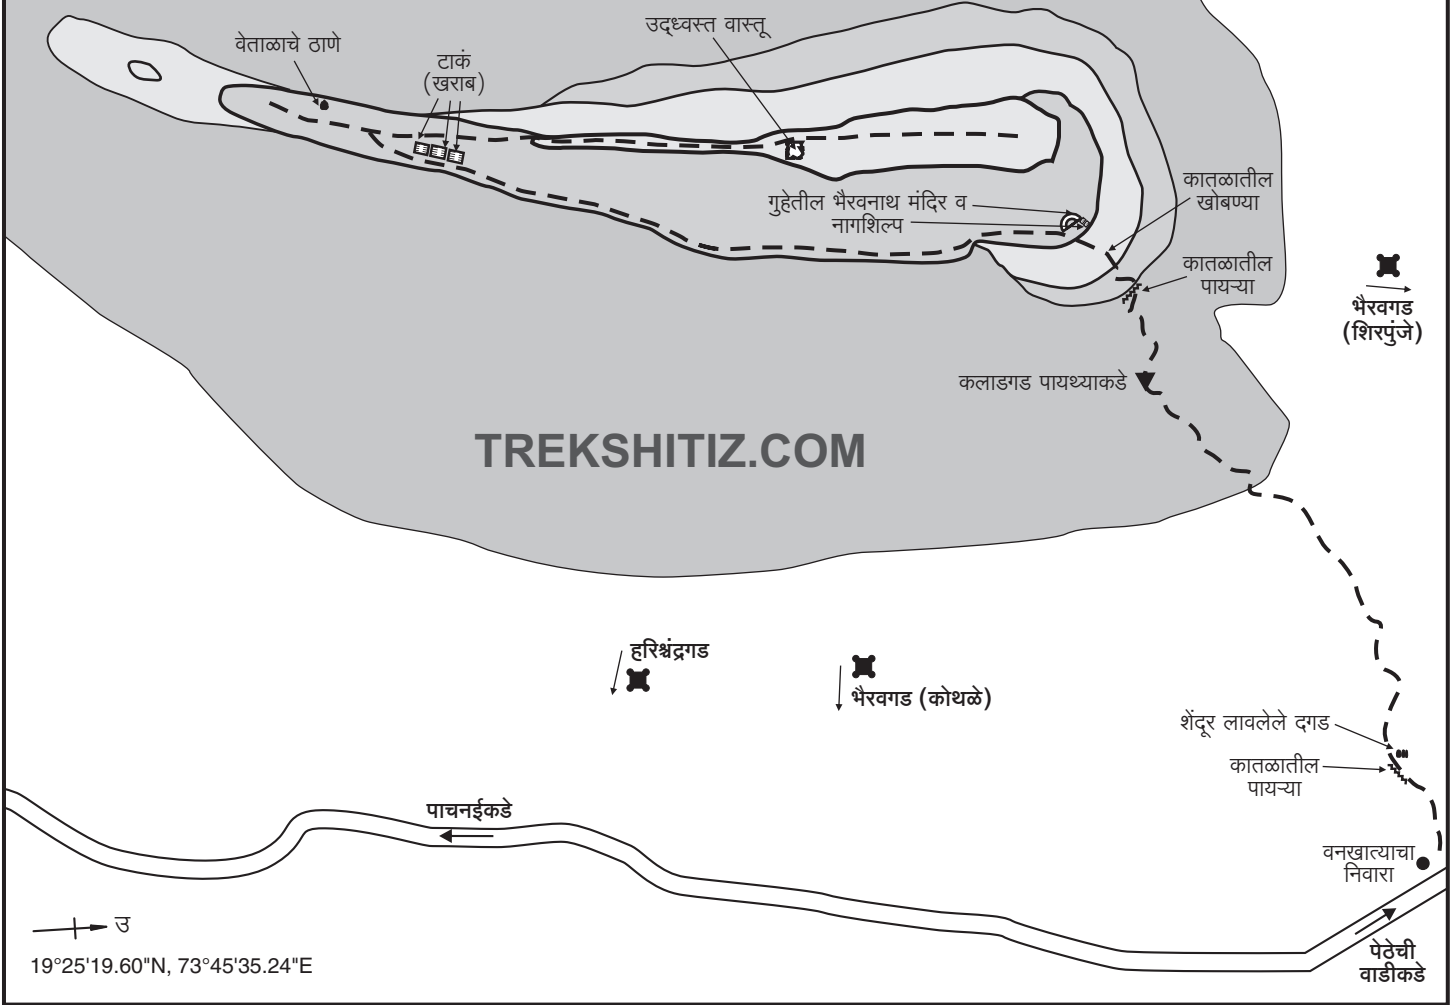

कलाडगड

TREKSHITIZ.COM

19°25'19.60"N, 73°45'35.24"E