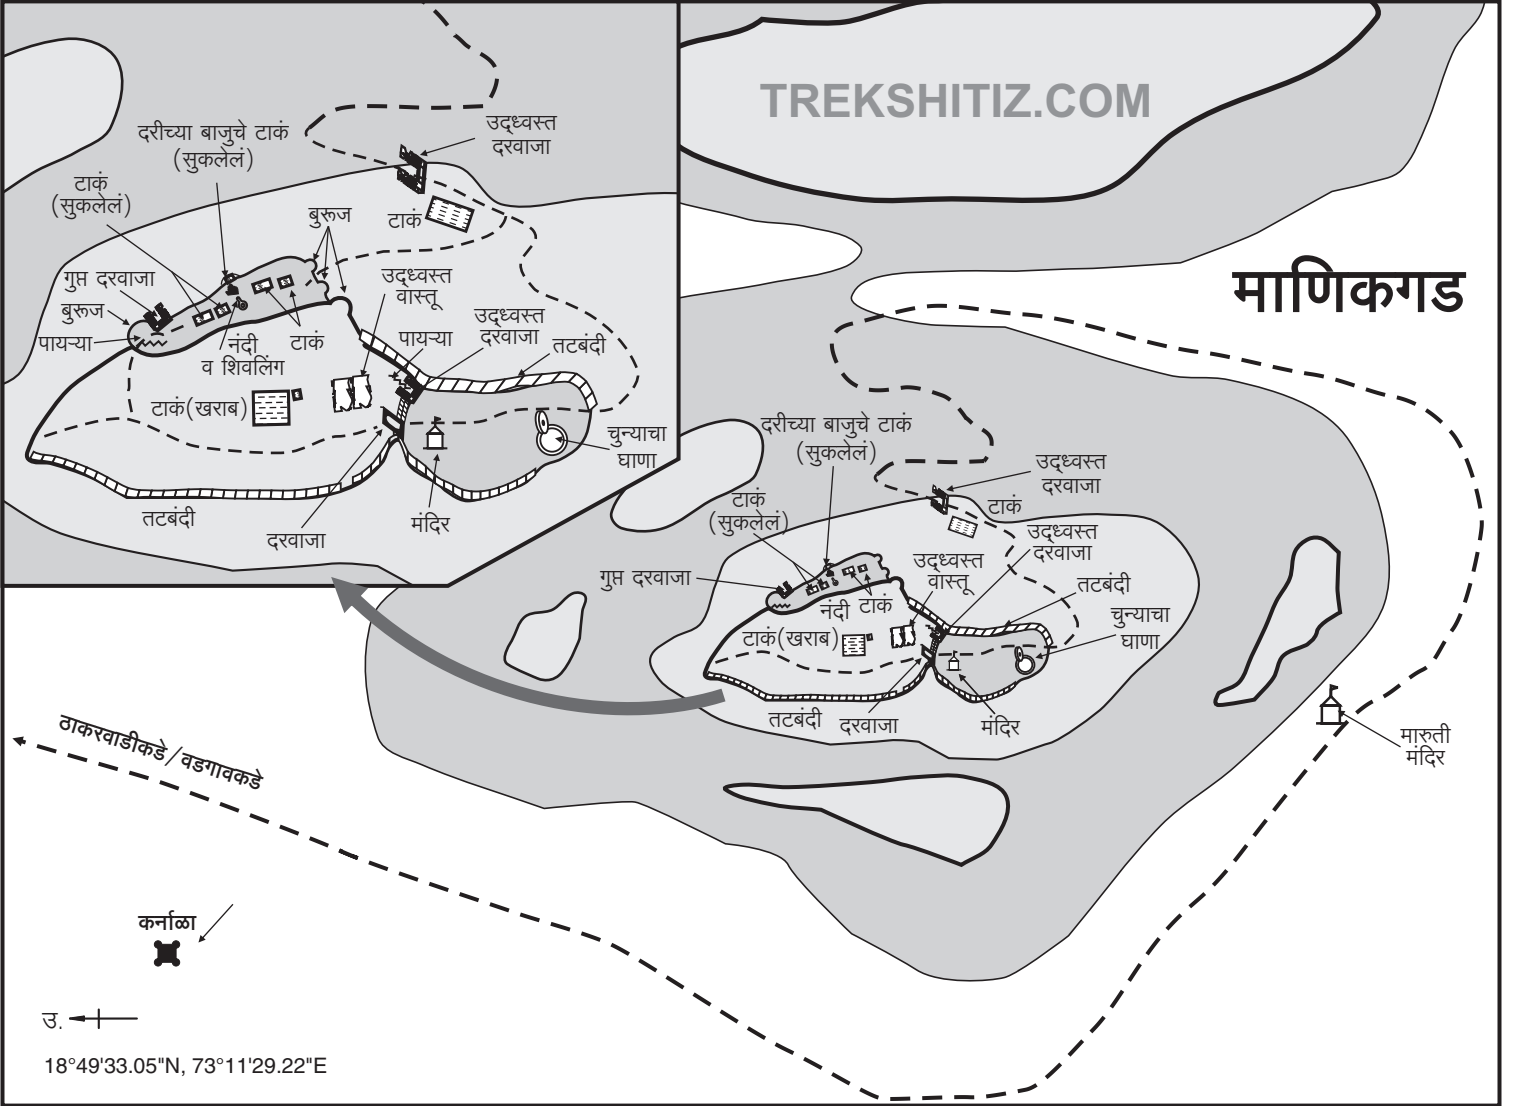

TREKSHITIZ.COM

माणिकगड

उ. ←

18°49'33.05"N, 73°11'29.22"E