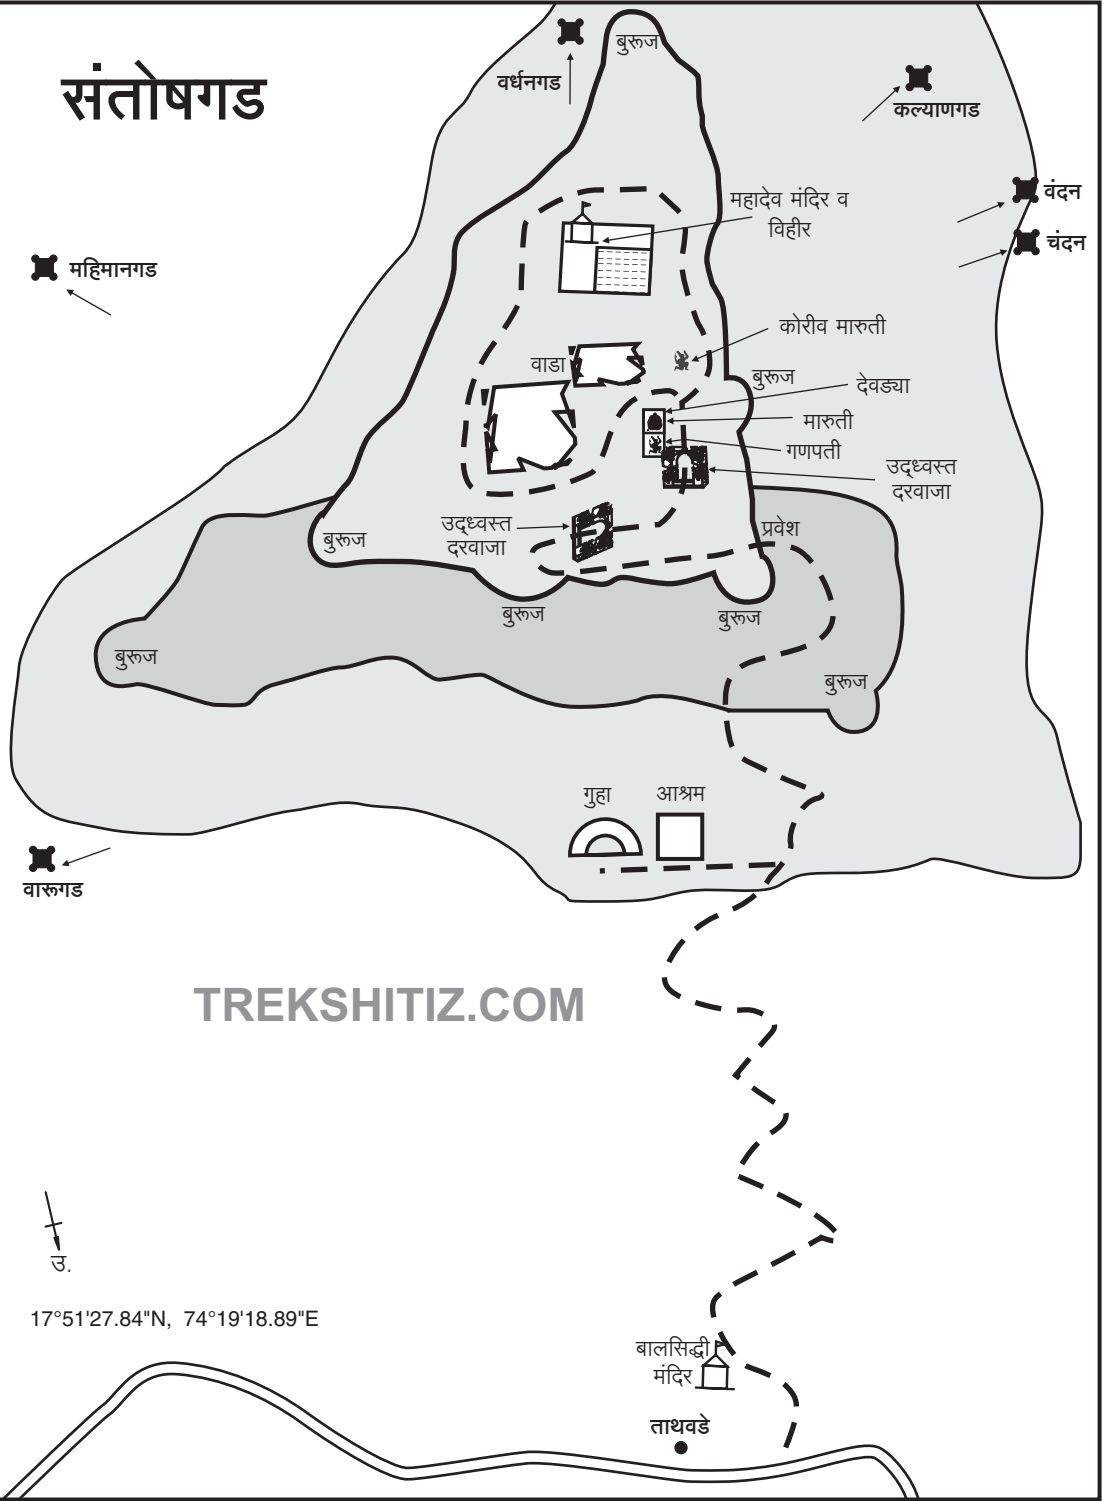

संतोषगड

TREKSHITIZ.COM

17°51'27.84"N, 74°19'18.89"E